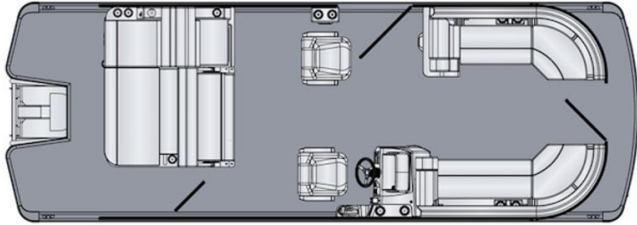

NEW 2024 Harris Cruiser 230 SLDH

\$66,857

Description

No description available

GENERAL INFORMATION

Manufacturer	Harris
Model Year	2024
Model Name	Cruiser 230 SLDH
Model Code	Cruiser 230 SLDH
Stock Number	2719306
Color	GRAY
Condition	NEW
Engine	