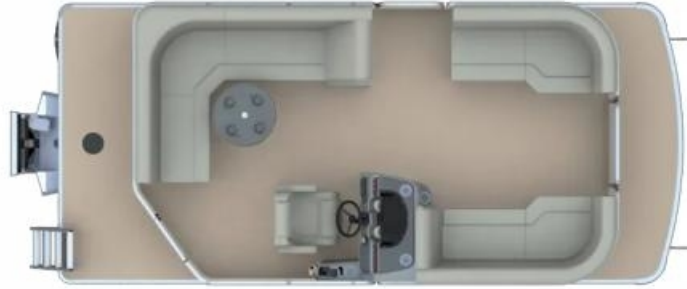

NEW 2024 Godfrey Xperience 2086 CX

Call For Price

Description

FULL MOORING COVER, BIMINI TOP W/ BOOT, LED DOCKING LIGHTS, EASY CLIMB LADDER, STAINLESS STEEL FIXED CLEATS, VINYL FLOORING, CAPTAIN AND CO CAPTAIN CHAIR UPGRADE, MOVABLE CUP HOLDERS, ROUND TABLE, FUSION STEREO AND WINDSCREEN Max HP: 90 HP Overall Length: 20 ft. 11 in. Deck Length: 19 ft. Weight: 1,81...

GENERAL INFORMATION

Manufacturer	Godfrey
Model Year	2024
Model Name	Xperience 2086 CX
Model Code	Xperience 2086 CX
Stock Number	
Color	OCEANSIDE / SILVER
Condition	NEW
Engine	

Contact

Paul's Marine
6140 Columbus Pike
Lewis Center, OH 43035
Phone: 740-549-1999
Website:
<http://www.paulsmarine.com>