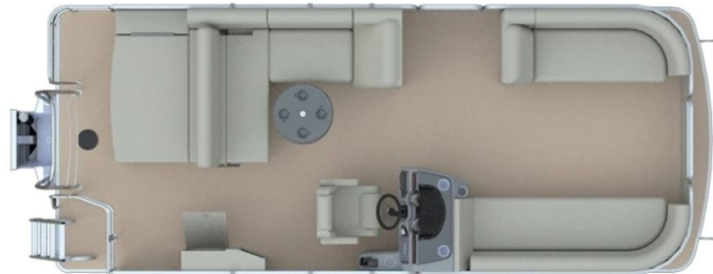

NEW 2024 Godfrey Pontoons Sweetwater 2286 SFL GTP 27 in. Center Tube Package Call For Price

Description

150 Yamaha 4 stroke, GTP triple tube package with huge 27" center tube, power steering, dual batteries, in floor storage, black out package., LED docking lights, ski tow, Under deck skin, Lifting strakes; 45 gal fuel tank; Multifunction, GPS Gauges; Heavy Duty Channels, Power Canopy, Front Extension,...

GENERAL INFORMATION

Manufacturer	Godfrey Pontoons
Model Year	2024
Model Name	Sweetwater 2286 SFL GTP 27 in. Center Tube Package
Model Code	Sweetwater 2286 SFL GTP 27 in. Center Tube Package
Stock Number	sw241871
Color	
Condition	NEW
Engine	