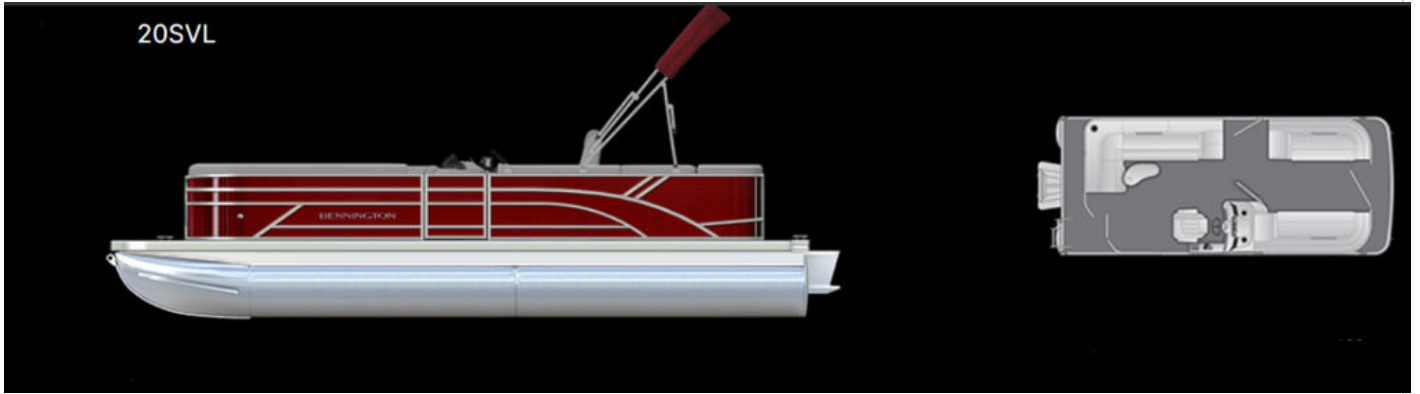

NEW 2024 Bennington 20 SVL
\$44,999

Description

ON DISPLAY AT RIDE NORTH SHEBOYGAN ROSSA RED PANELS SHADOW GREY INTERIOR WITH CARBON ACCENTS YAMAHA 115 VMAX SHO SEA STAR HYDRAULIC STEERING BATTERY SWITCH GARMIN ECHOMAP HANGING PRIVACY GRANO SHADOW GREY FLOORING SKI TOW BAR

GENERAL INFORMATION

Manufacturer	Bennington
Model Year	2024
Model Name	20 SVL
Model Code	20 SVL
Stock Number	B283124
Color	ROSSA RED
Condition	NEW
Engine	

Contact

Ride North Michigan and Wisconsin. All Rights Reserved
241 Us Hwy 41
Negaunee, MI 49866
Phone: 906.401.0444
Fax:
Website:
<https://www.ridenorth.com>