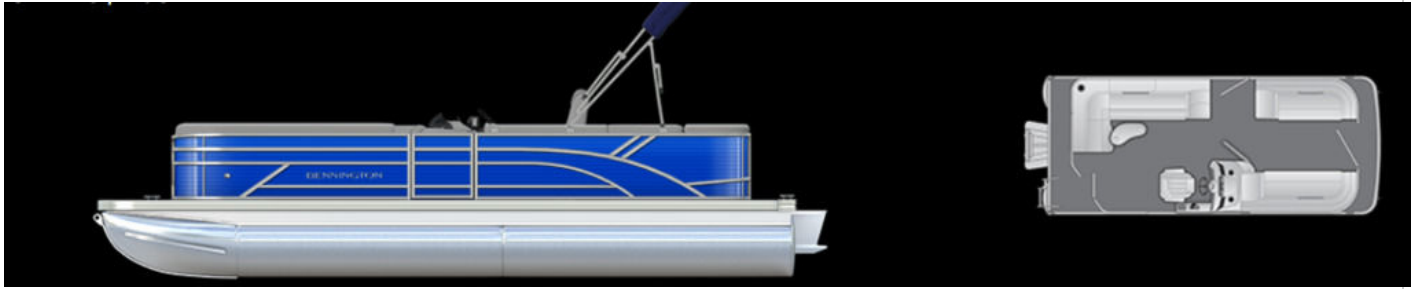

## Description

INCOMING TO RIDE NORTH SHEBOYGAN YAMAHA 90VMAX BATTERY SWITCH  
METALLIC LUMINOUS BLUE SHADOW GREY INTERIOR WITH CARBON ACCENTS  
SIMTEX UPHOLSTERY SKI TOW BAR GRANO SHADOW GREY FLOORING LUMINOUS  
BLUE CANVAS

## GENERAL INFORMATION

Manufacturer	Bennington
Model Year	2024
Model Name	20 SVL
Model Code	20 SVL
Stock Number	B282354
Color	METALLIC LUMINOUS BLUE
Condition	NEW
Engine	