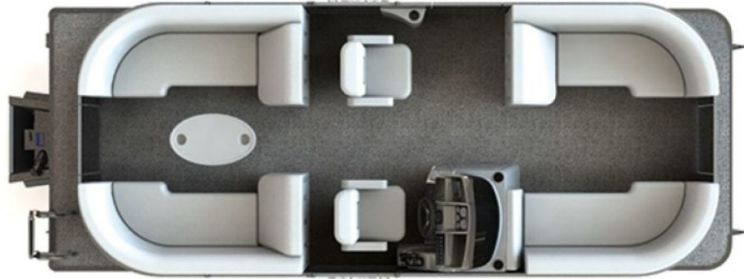

NEW 2024 Sylvan 822 LZ

Call For Price

Description

2024 Sylvan 822 LZ SUPERIOR HANDLING Innovation, quality and performance have been Sylvan hallmarks from the day we started building pontoon boats way back in 1948. But just as important is our focus on value. That's why every model in our Mirage Series comes loaded with standard features that other br...

GENERAL INFORMATION

Manufacturer	Sylvan
Model Year	2024
Model Name	822 LZ
Model Code	822 LZ
Stock Number	
Color	
Condition	NEW
Engine	

Contact

Power Sports Abrams
2667 E. Frontage Road
Abrams, WI 54101
Phone: 800.261.BOAT
Website:

<https://www.powersportsabrams.com>