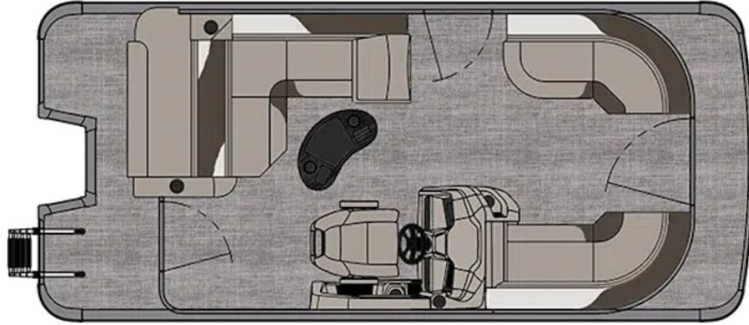

NEW 2024 Tahoe Pontoons LTZ Cruise Rear Bench 19 FT Call For Price

Description

2024 TAHOE SPORT 1980CRB

GENERAL INFORMATION

Manufacturer	Tahoe Pontoons
Model Year	2024
Model Name	LTZ Cruise Rear Bench 19 FT
Model Code	LTZ Cruise Rear Bench 19 FT
Stock Number	ntp102
Color	BUCK/DUNE/BLK/BLK
Condition	NEW
Engine	