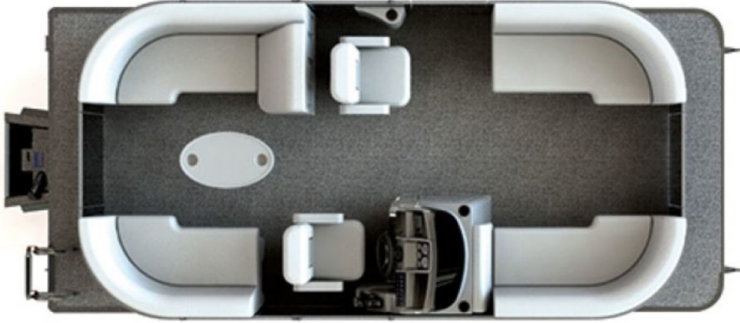

NEW 2024 Sylvan 8520 LZ

\$38,915

Description

No description available

GENERAL INFORMATION

Manufacturer	Sylvan
Model Year	2024
Model Name	8520 LZ
Model Code	8520 LZ
Stock Number	1453K324
Color	60 ELPT CT
Condition	NEW
Engine	