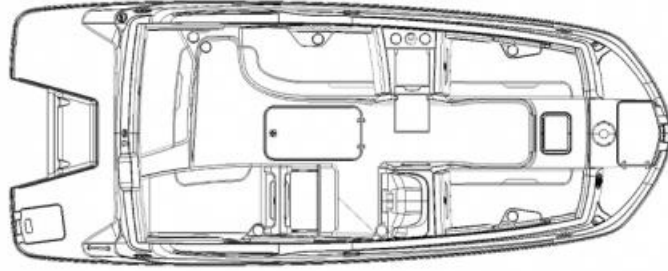

NEW 2023 Hurricane SunDeck Sport 205 OB

Call For Price

Description

Max HP: 150 hp Length Overall: 20 ft. 7 in. Beam: 8 ft. 5 in. Dry Weight: 2,270 lb. Max Person Capacity: 10 persons Fuel Capacity: 45 lb. Max Carry Load: 1,985 lb.

GENERAL INFORMATION

Manufacturer	Hurricane
Model Year	2023
Model Name	SunDeck Sport 205 OB
Model Code	SunDeck Sport 205 OB
Stock Number	
Color	RED
Condition	NEW
Engine	VF150XA Outboard

Contact

Boyd's Marine, Inc.
2481 Highway 431
Dothan, AL 36303
Phone: 334-794-2598
Website:
<http://www.boydsmarine.com>