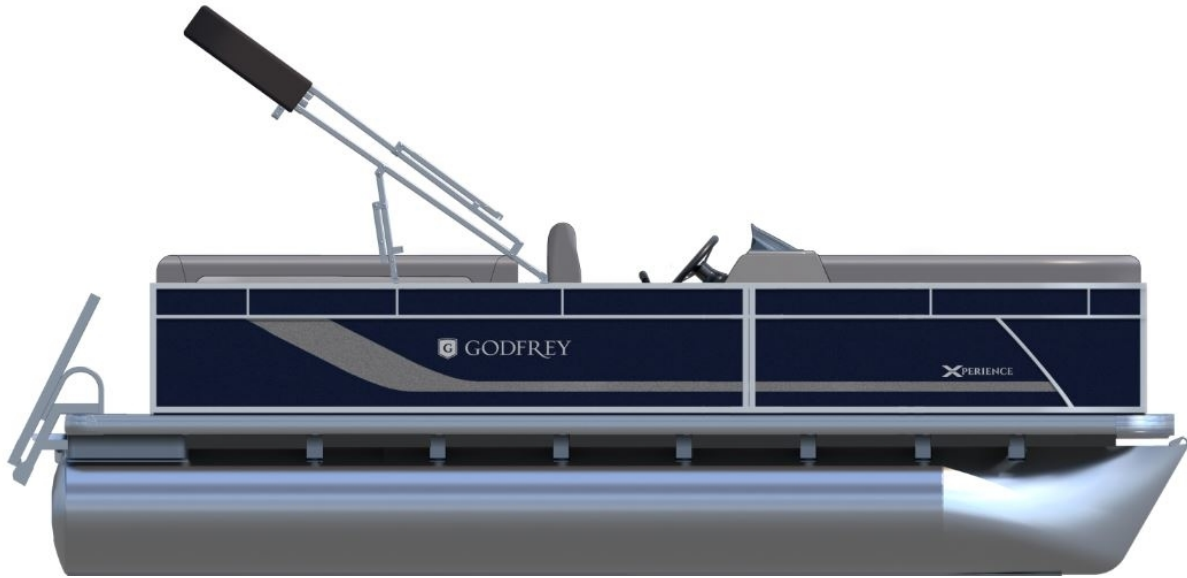

NEW 2024 Godfrey Xperience 2086 CX

Call For Price

Description

Boat Includes the Following Options: Motor Pan Upgrade - Engine Higher Than 90 Led Docking Lights Ski Tow Bar Extreme Steering W/Tilt Wheel Windscreen Yamaha Pre-Rig Max HP: 90 HP Overall Length: 20 ft. 11 in. Deck Length: 19 ft. Weight: 1,816 lb Capacity: 11 persons Fuel Capacity: 19 gal

GENERAL INFORMATION

Manufacturer	Godfrey
Model Year	2024
Model Name	Xperience 2086 CX
Model Code	Xperience 2086 CX
Stock Number	
Color	Metallic Navy
Condition	NEW
Engine	F90LB Outboard 4 Stroke

Contact

Arnolds Boats & Motors
2035 River Road
Louisville, KY 40206
Phone: 502-896-8864
Website:
<http://www.arnoldsboats.com>