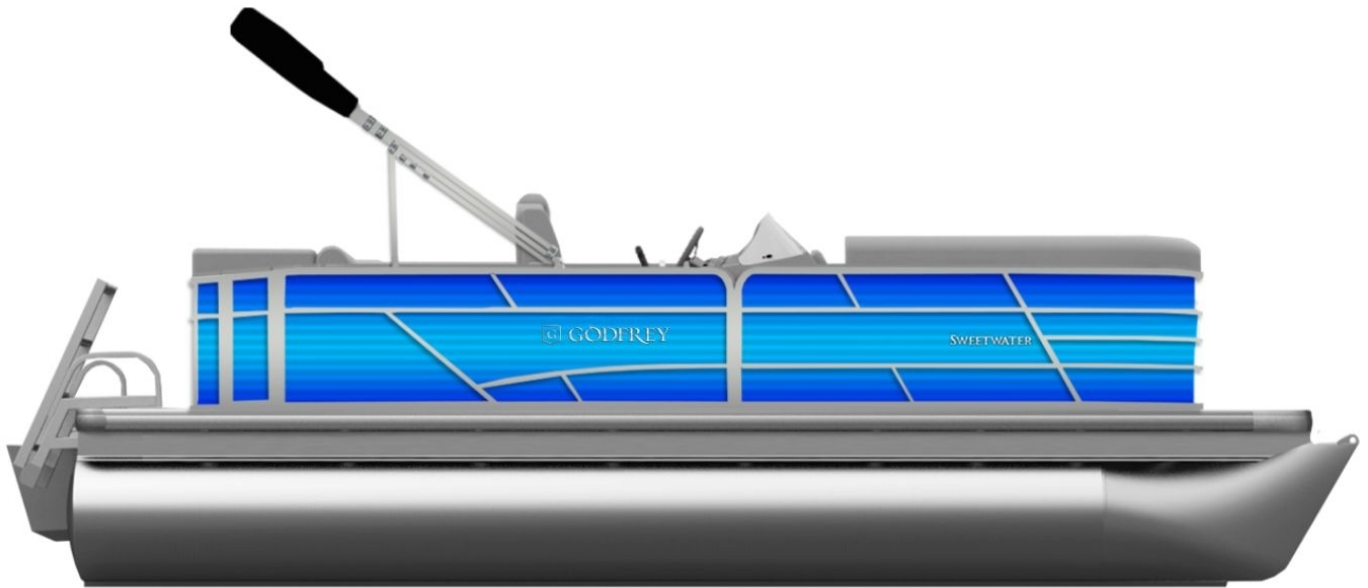

NEW 2024 Sweetwater SW2286SB

Call For Price

Description

This boat is in stock. 2024 Godfrey Sweetwater SW2286SB (split bench), Yamaha 115HP (F115LB) 4-stroke, & Magic Tilt trailer. This boat comes with the following factory added options: dual battery switch, ski tow bar, captain's chair upgrade (swivel, slider, reclining, fold down armrest, w. 10" ped...

GENERAL INFORMATION

Manufacturer	Sweetwater
Model Year	2024
Model Name	SW2286SB
Model Code	SW2286SB
Stock Number	
Color	Vapor Blue
Condition	NEW
Engine	

Contact

Sunrise Marine
228 US Hwy 17 SO PO Box 717
East Palatka, FL 32131
Phone: 386-328-0767
Website:
<http://www.sunrisemarine.us>