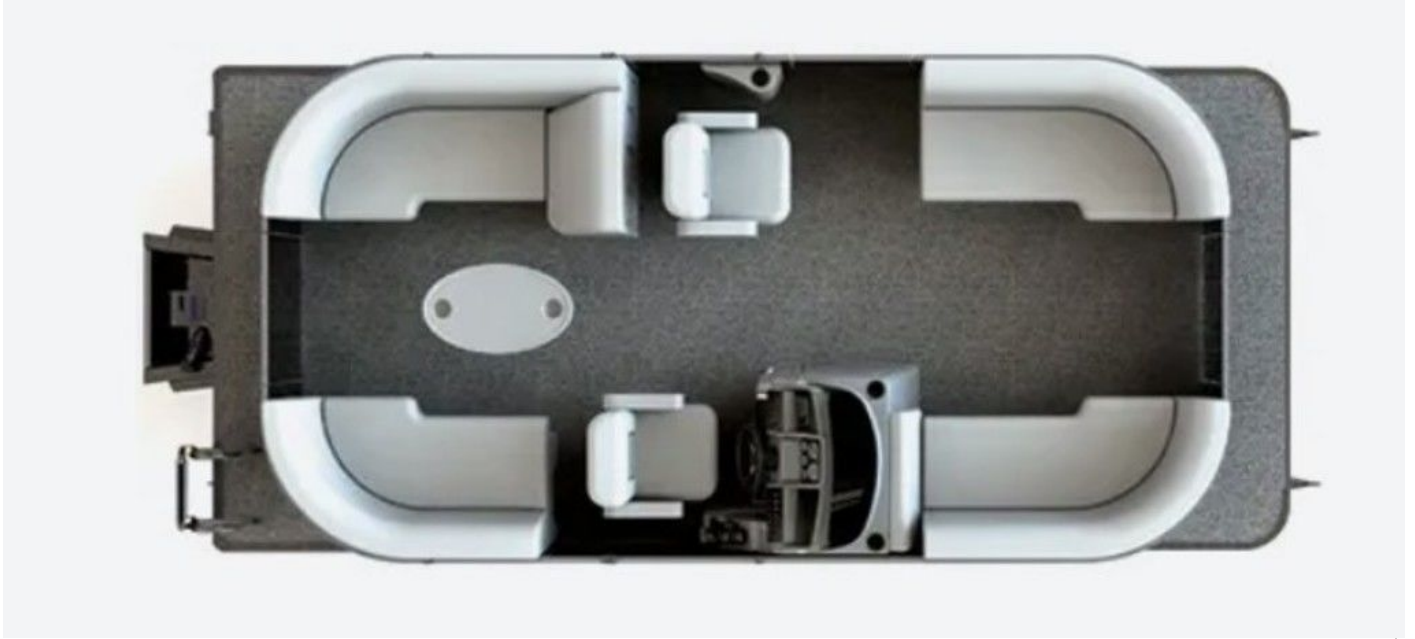

NEW 2024 Sylvan 8520 LZ
\$38,075

Description

No description available

GENERAL INFORMATION

Manufacturer	Sylvan
Model Year	2024
Model Name	8520 LZ
Model Code	8520 LZ
Stock Number	7740G324
Color	60 HP MERCURY ELPTCT
Condition	NEW
Engine	