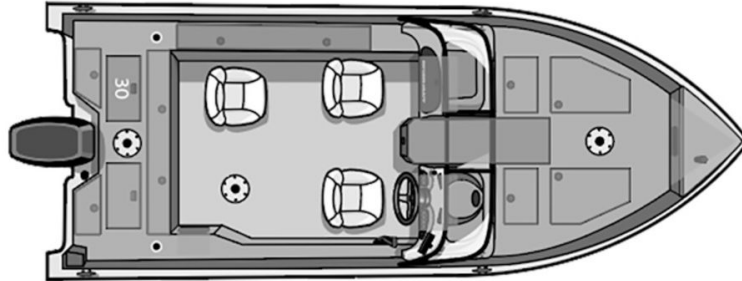

# NEW 2024 STARCRAFT MARINE Delta 188 PRO DC

### Description

BACK - YAMAHA PRERIG - TROLL MOTOR - GRAPH HELIX -  
TROLLING - MOTOR BRACKET - FULL ENCLOSURE -  
FISHERMAN TOP - TRAILERABLE RATCHET COVER - BATTERY  
CHARGER - DUAL BATTERY ENG - CABLE SLEEVE - TRIM  
GAUGE YAMAHA - FISH SEAT & MOUNT - 12" SEAT EXT  
PWR PEDESTAL - STAND UP FISH SEAT - STERN SEAT FLIP D...