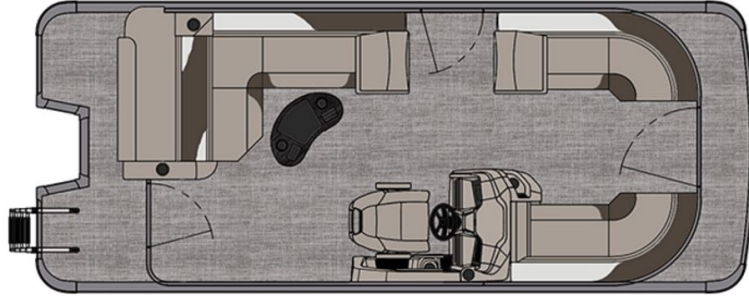

NEW 2023 Tahoe Pontoons LTZ Cruise Rear Bench 21 FT

Call For Price

Description

2023 TAHOE LTZ 21 CRB - GRAPH/SHAD/CHAR/BURG-CHAR
MET - IN STOCK - PICK YOUR MOTOR

GENERAL INFORMATION

Manufacturer	Tahoe Pontoons
Model Year	2023
Model Name	LTZ Cruise Rear Bench 21 FT
Model Code	LTZ Cruise Rear Bench 21 FT
Stock Number	NTP078
Color	GRAPH/SHAD/CHAR/BURG-CHAR MET
Condition	NEW
Engine	