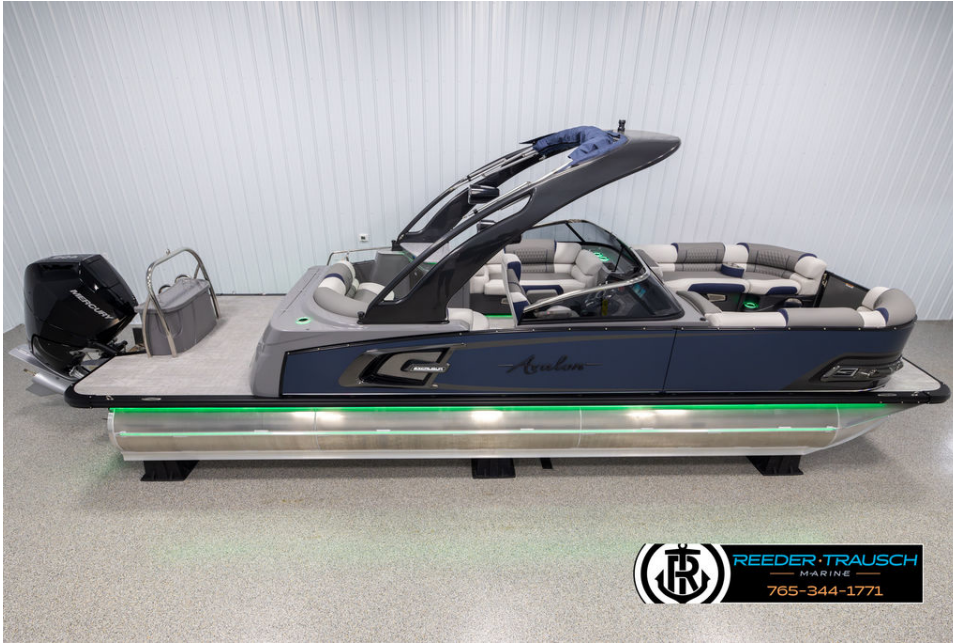

NEW 2024 Avalon Excalibur LTD ELW

Call For Price

Description

No description available

GENERAL INFORMATION

Manufacturer	Avalon
Model Year	2024
Model Name	Excalibur LTD ELW
Model Code	Excalibur LTD ELW
Stock Number	JM1886
Color	Steel Blue/Charcoal
Condition	NEW
Engine	