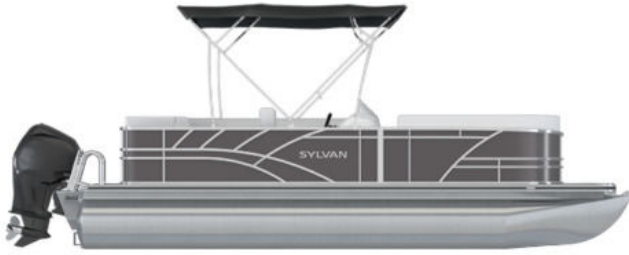

NEW 2024 Sylvan MIRAGE 8522 CLZ DH
\$52,045

Description

Mercury 60ELPT CT Engine Upgrade Options Available, Playpen Cover, Extreme Steering, Blackout Frame and rail, Sea Weave Flooring

GENERAL INFORMATION

Manufacturer	Sylvan
Model Year	2024
Model Name	MIRAGE 8522 CLZ DH
Model Code	MIRAGE 8522 CLZ DH
Stock Number	B000844789
Color	Carbon
Condition	NEW
Engine	

Contact

Spicer's Boat City
4165 W Houghton Lake Drive
Houghton Lake, MI 48629
Phone: 9893668400
Fax:
Website:
<https://www.spicersboatcity.com>