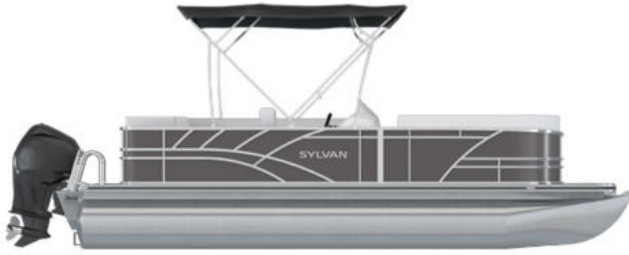

NEW 2024 Sylvan MIRAGE 8522 CLZ DH

\$52,045

Description

Mercury 60ELPT CT Engine Upgrade Options Available, Playpen Cover, Extreme Steering, Blackout Frame and rail, Sea Weave Flooring

GENERAL INFORMATION

Manufacturer	Sylvan
Model Year	2024
Model Name	MIRAGE 8522 CLZ DH
Model Code	MIRAGE 8522 CLZ DH
Stock Number	B000844788
Color	Carbon
Condition	NEW
Engine	

Contact

Spicer's Boat City
4165 W Houghton Lake Drive
Houghton Lake, MI 48629
Phone: 9893668400
Fax:
Website:
<https://www.spicersboatcity.com>