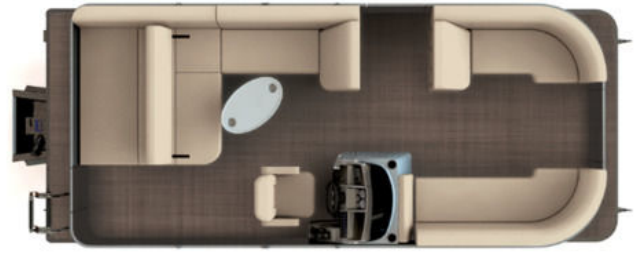

NEW 2024 Sylvan MIRAGE 8522 CLZ DH

\$52,045

Description

Mercury 60ELPT CT Engine Upgrade Options Available, Playpen Cover, Extreme Steering, Blackout Frame and rail, Sea Weave Flooring

GENERAL INFORMATION

Manufacturer	Sylvan
Model Year	2024
Model Name	MIRAGE 8522 CLZ DH
Model Code	MIRAGE 8522 CLZ DH
Stock Number	B000844788
Color	Carbon
Condition	NEW
Engine	

Contact

Spicer's Boat City
4165 W Houghton Lake Drive
Houghton Lake, MI 48629
Phone: 9893668400
Fax:
Website:
<https://www.spicersboatcity.com>