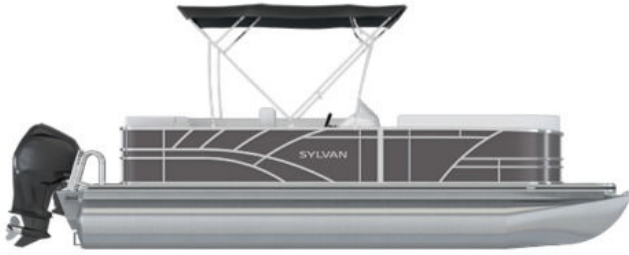

NEW 2024 Sylvan MIRAGE 8522 CLZ DH

\$52,045

Description

Mercury 60ELPT CT Engine Upgrade Options Available, Playpen Cover, Extreme Steering, Blackout Frame and rail, Sea Weave Flooring

GENERAL INFORMATION

Manufacturer	Sylvan
Model Year	2024
Model Name	MIRAGE 8522 CLZ DH
Model Code	MIRAGE 8522 CLZ DH
Stock Number	B000844790
Color	Carbon
Condition	NEW
Engine	

Contact

Spicer's Boat City
4165 W Houghton Lake Drive
Houghton Lake, MI 48629
Phone: 9893668400
Fax:
Website:
<https://www.spicersboatcity.com>