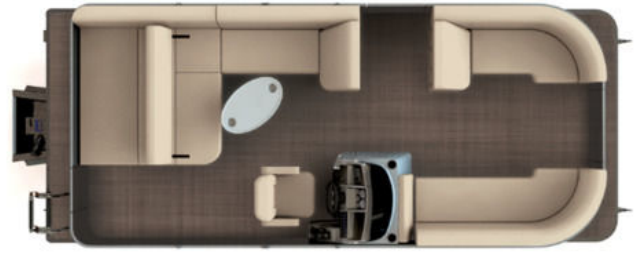

NEW 2024 Sylvan MIRAGE 8522 CLZ DH

\$52,045

Description

Mercury 60ELPT CT Engine Upgrade Options Available, Playpen Cover, Extreme Steering, Blackout Frame and rail, Sea Weave Flooring

GENERAL INFORMATION

Manufacturer	Sylvan
Model Year	2024
Model Name	MIRAGE 8522 CLZ DH
Model Code	MIRAGE 8522 CLZ DH
Stock Number	B000844790
Color	Carbon
Condition	NEW
Engine	

Contact

Spicer's Boat City
4165 W Houghton Lake Drive
Houghton Lake, MI 48629
Phone: 9893668400
Fax:
Website:
<https://www.spicersboatcity.com>