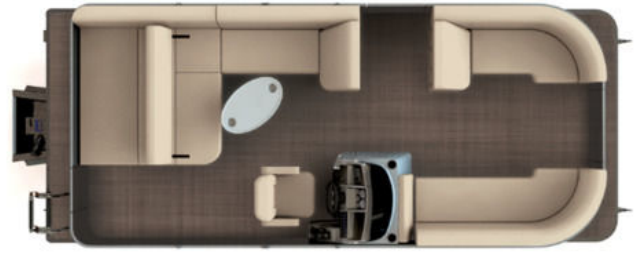

NEW 2024 Sylvan MIRAGE 8522 CLZ DH
\$52,045

Description

Mercury 60ELPT CT Engine Upgrade Options Available, Playpen Cover, Extreme Steering, Blackout Frame and rail, Sea Weave Flooring

GENERAL INFORMATION

Manufacturer	Sylvan
Model Year	2024
Model Name	MIRAGE 8522 CLZ DH
Model Code	MIRAGE 8522 CLZ DH
Stock Number	B000844792
Color	Carbon
Condition	NEW
Engine	

Contact

Spicer's Boat City
4165 W Houghton Lake Drive
Houghton Lake, MI 48629
Phone: 9893668400
Fax:
Website:
<https://www.spicersboatcity.com>