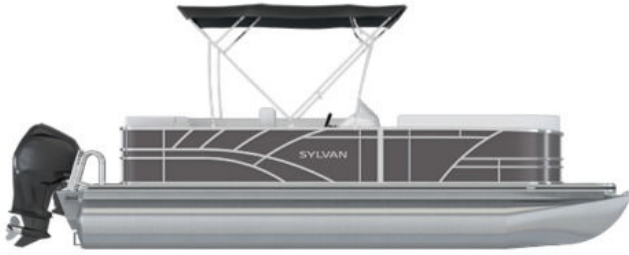

NEW 2024 Sylvan MIRAGE 8522 CLZ DH
\$52,045

Description

Mercury 60ELPT CT Engine Upgrade Options Available, Playpen Cover, Extreme Steering, Blackout Frame and rail, Sea Weave Flooring

GENERAL INFORMATION

Manufacturer	Sylvan
Model Year	2024
Model Name	MIRAGE 8522 CLZ DH
Model Code	MIRAGE 8522 CLZ DH
Stock Number	B000844792
Color	Carbon
Condition	NEW
Engine	

Contact

Spicer's Boat City
4165 W Houghton Lake Drive
Houghton Lake, MI 48629
Phone: 9893668400
Fax:
Website:
<https://www.spicersboatcity.com>