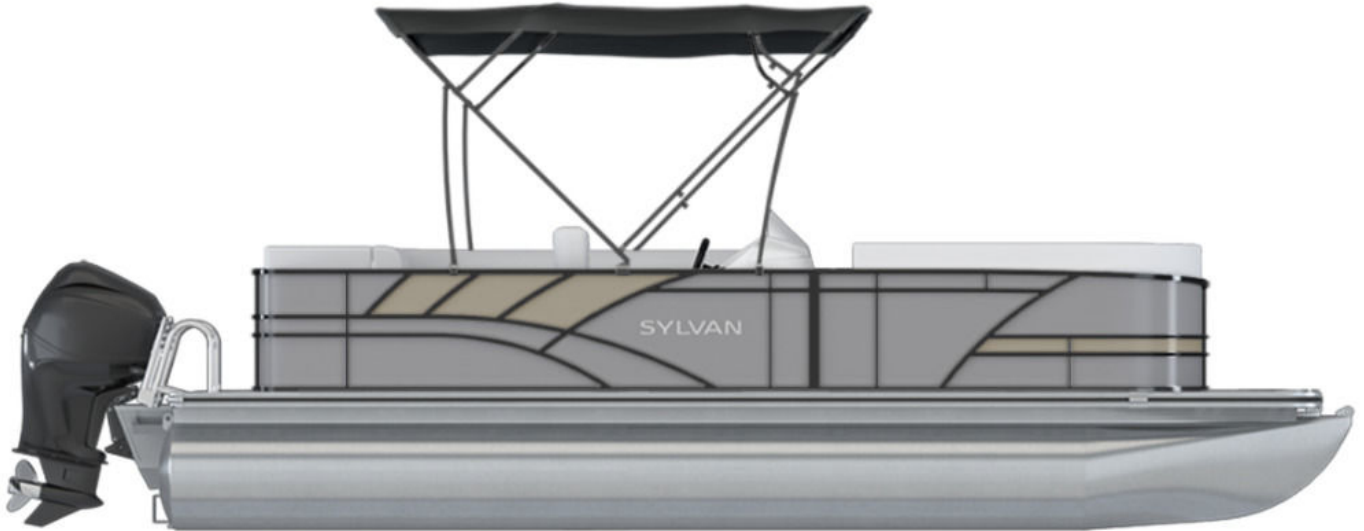

## NEW 2024 Sylvan Mirage 818 Cruise Call For Price

### Description

Schedule a walkthrough on this nimble 2024 Sylvan Mirage 818 Cruise. This pontoon is set up with a Suzuki 40hp motor and trailer and is ready to rock and roll. Sit in ultra comfort as you cruise the lakeside, or enjoy a beverage while dropping a line over the side. This boat comes standard with mood ...

### GENERAL INFORMATION

Manufacturer	Sylvan
Model Year	2024
Model Name	Mirage 818 Cruise
Model Code	Mirage 818 Cruise
Stock Number	137751
Color	Silver/Gray
Condition	NEW
Engine	