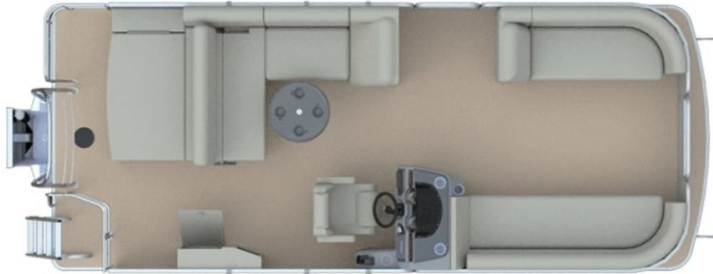

NEW 2024 Godfrey Pontoons Sweetwater 2286 SFL GTP 27 in.
Center Tube Package
Call For Price

Description

No description available

GENERAL INFORMATION

Manufacturer	Godfrey Pontoons
Model Year	2024
Model Name	Sweetwater 2286 SFL GTP 27 in. Center Tube Package
Model Code	Sweetwater 2286 SFL GTP 27 in. Center Tube Package
Stock Number	76636
Color	Vapor blue
Condition	NEW
Engine	