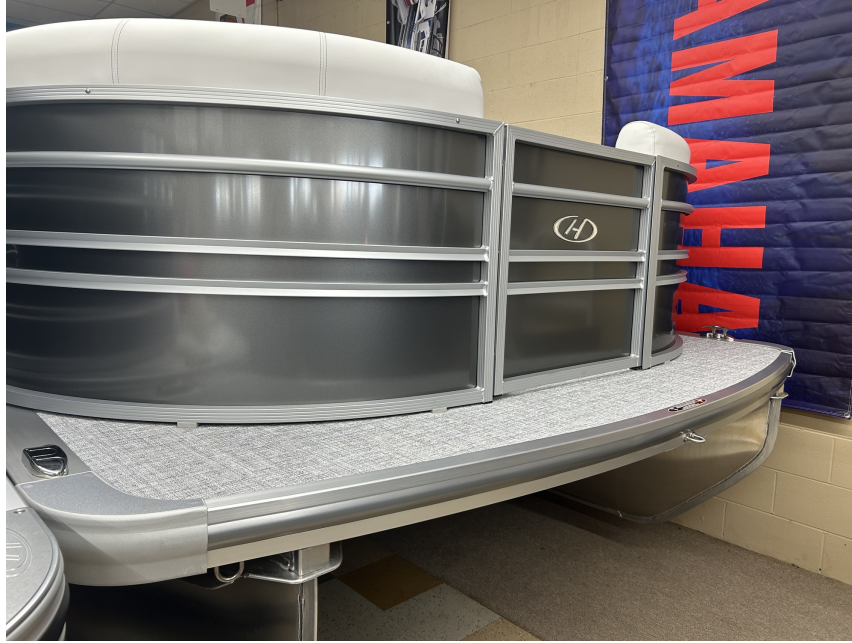

# NEW 2024 Harris Sunliner 210

### Description

Want to be spoiled? Check out the features and accessories on this Harris Sunliner 210!! They include 2 - 25" pontoons with keel and strakes, CWDH floorplan (Center Walk w/Standard Dual Helm Seats), Sport Shatter graphics, hydraulic steering with tilt, Tech Package 1, Convenience Package w/8.8" fen...

### GENERAL INFORMATION

Manufacturer	Harris
Model Year	2024
Model Name	Sunliner 210
Model Code	Sunliner 210
Stock Number	
Color	Sterling Gray Metallic / Sport Shatter Graphics
Condition	NEW 115 HP ELPT 4 Stroke
Engine	EFI Ct Outboard 4 Stroke