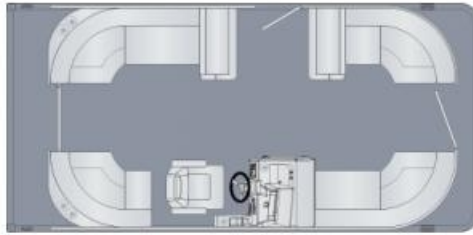

NEW 2024 Harris Cruiser 190 CW

Call For Price

Description

Nicely equipped Harris Cruiser 190 CW powered by a 60 HP Mercury 4 stroke engine with a 5-year factory warranty. The features and accessories include 2 - 25" pontoons with keel, center walk-thru floorplan, extended rear platform, Underdeck Wiring Protection System, 10' black canvas bimini top with b...