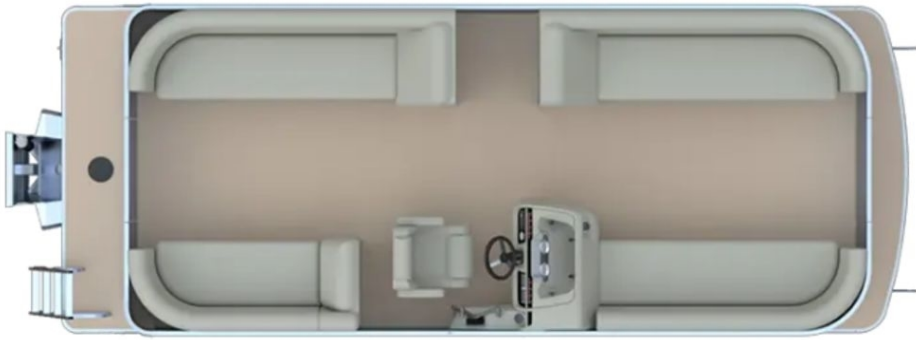

NEW 2024 Godfrey SW 2286 SBX

Call For Price

Overall Length
23' 10"

Passengers
12-16

Max HP
150-300

Description

Boat: Godfrey SW 2286 SBX

GENERAL INFORMATION

Manufacturer	Godfrey
Model Year	2024
Model Name	SW 2286 SBX
Model Code	SW 2286 SBX
Stock Number	G02903
Color	Black
Condition	NEW
Engine	

Contact

Anderson Boats
6477 Highland Road
Waterford, MI 48327
Phone: (248) 666-9922
Website:
<https://www.andersonboats.com/>