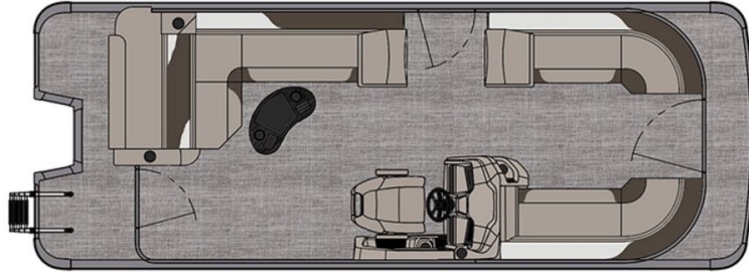

# NEW 2023 Tahoe Pontoons LTZ Cruise Rear Bench 23 FT Call For Price

## Description

Aluminum Undersheeting - Black out edition - Platinum edition - Side Keels - Trash Can - Admiral high back seating

## GENERAL INFORMATION

Manufacturer	Tahoe Pontoons
Model Year	2023
Model Name	LTZ Cruise Rear Bench 23 FT
Model Code	LTZ Cruise Rear Bench 23 FT
Stock Number	NTP058
Color	
Condition	NEW
Engine	