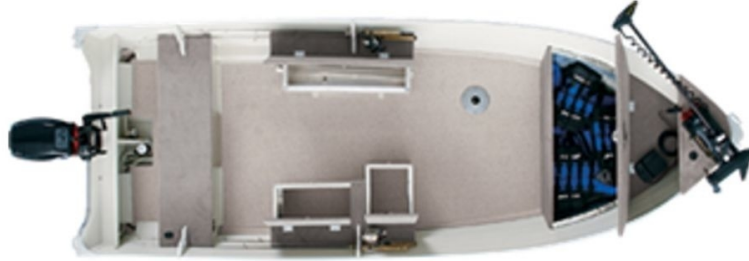

NEW 2022 STARCRAFT MARINE 16 SF DLX

Call For Price

Description

STARCRAFT 16 SF DLX TL - SHORELAND'R SMB14TM - PICK YOUR MOTOR - IN STOCK

GENERAL INFORMATION

Manufacturer	STARCRAFT MARINE
Model Year	2022
Model Name	16 SF DLX
Model Code	16 SF DLX
Stock Number	NSCB320
Color	BLACK
Condition	NEW
Engine	