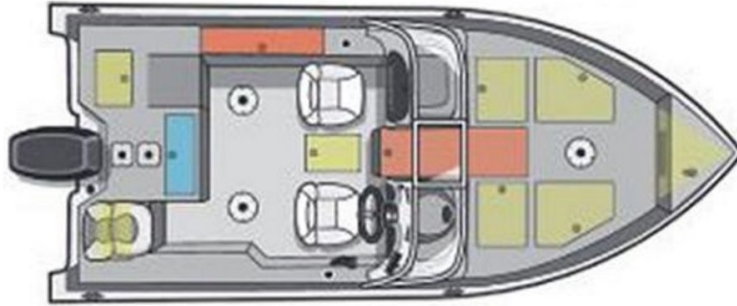

NEW 2022 STARCRAFT MARINE 178 DC

Call For Price

Description

STARCRAFT DELTA 178 DC PRO - TRAILMASTER STDE1824 - SAPHIRE BLUE - COVER - LADDER - IGTS ANGLER CRADLE PACK - YAMAHA PRERIG - IN STOCK

GENERAL INFORMATION

Manufacturer	STARCRAFT MARINE
Model Year	2022
Model Name	178 DC
Model Code	178 DC
Stock Number	NSCB321
Color	Sapphire Blue
Condition	NEW
Engine	

Contact

American Marine and Motorsports
830 E Green Bay St
Shawano, WI 54166
Phone: 920.445.8995
Website:
<https://www.americanmarina.com>