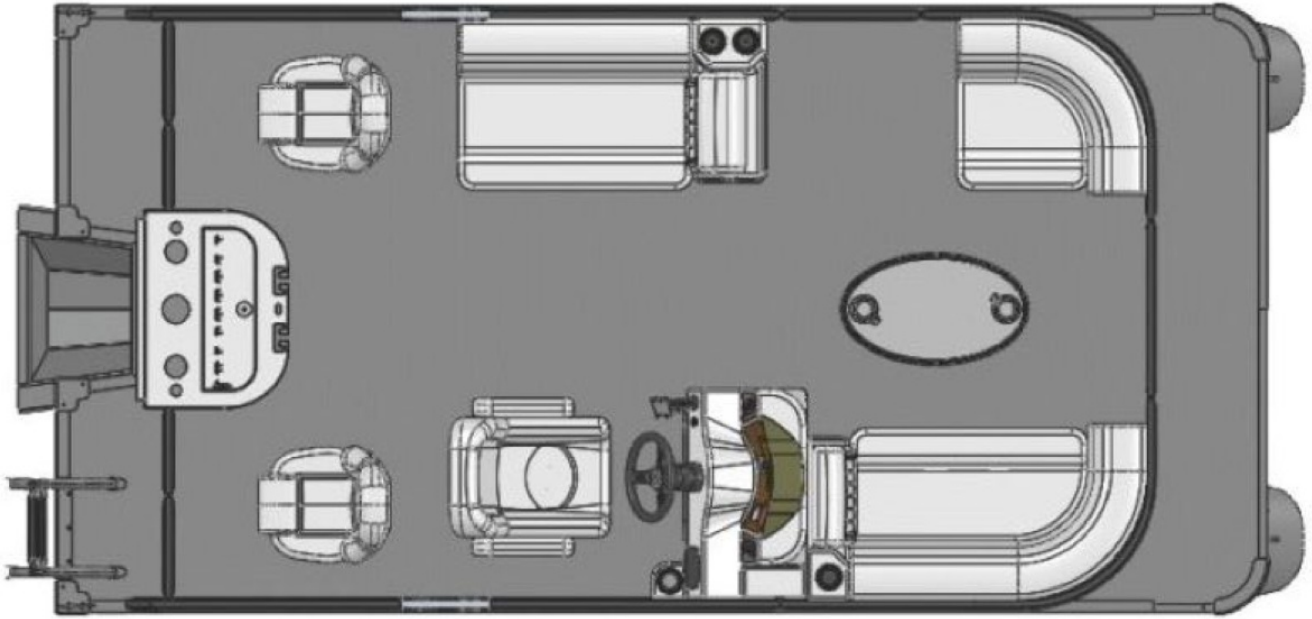

NEW 2023 APEX MARINE QWEST LE 816 XRE CRUISE / L TRIM

Call For Price

Description

QWEST E 816 XRE CRUISE â€” L TRIM WALL
COLOR:Â GRAPHITE ACCENT COLOR: BRIGHT BLUE
UPHOLSTERY COLOR:Â DARK GRAY FLOORING:Â WEATHERED
PLANK INCLUDED OPTIONS: Â Â Â Â Â Â Â Â LED DOCK LIGHT
PACKAGE Â Â Â Â Â Â Â Â GARMIN STRIKER PLUS 5

GENERAL INFORMATION

Manufacturer	APEX MARINE
Model Year	2023
Model Name	QWEST LE 816 XRE CRUISE / L TRIM
Model Code	QWEST LE 816 XRE CRUISE / L TRIM
Stock Number	33588
Color	GRAPHITE/BRIGHT BLUE
Condition	NEW
Engine	SUZUKI DF40