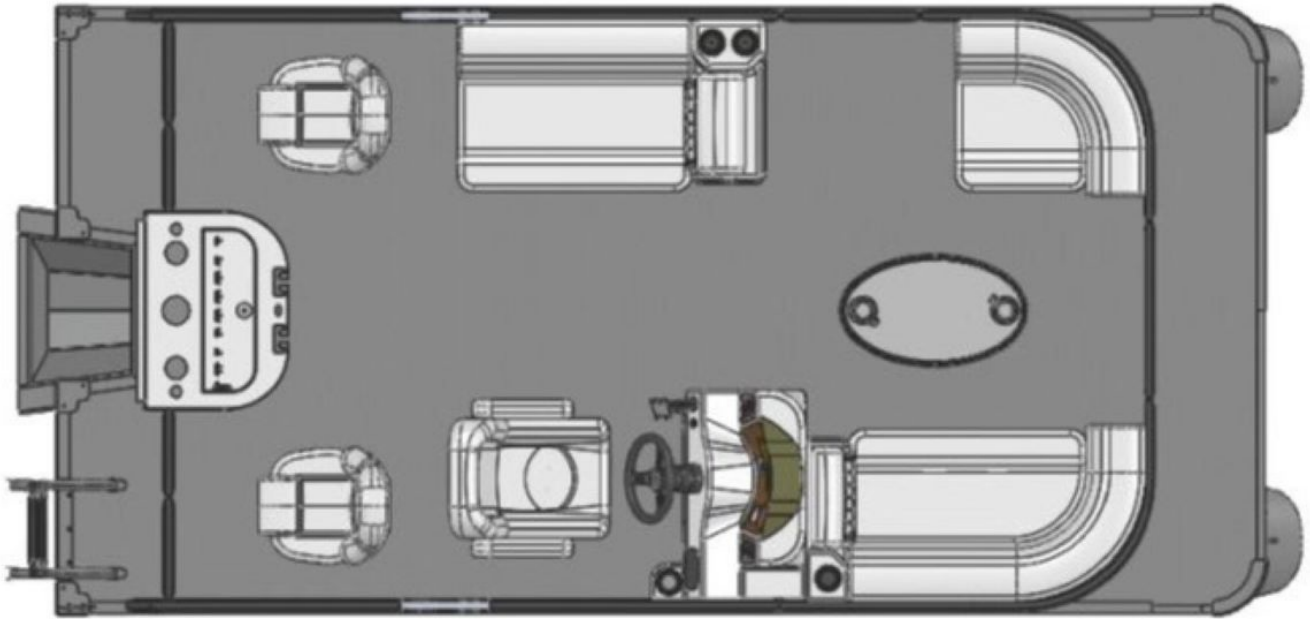

NEW 2023 APEX MARINE QWEST E 816 XRE CRUISE / L TRIM

Call For Price

Description

QWEST E 816 XRE CRUISE " L TRIM WALL COLOR: SILVER
ACCENT COLOR: STEEL BLUE UPHOLSTERY COLOR: DARK
GRAY FLOORING: WEATHERED PLANK INCLUDED OPTIONS:
LED DOCK LIGHT PACKAGE
GARMIN STRIKER PLUS 5

GENERAL INFORMATION

Manufacturer	APEX MARINE
Model Year	2023
Model Name	QWEST E 816 XRE CRUISE / L TRIM
Model Code	QWEST E 816 XRE CRUISE / L TRIM
Stock Number	33490
Color	SILVER/STEEL BLUE
Condition	NEW
Engine	SUZUKI DF40