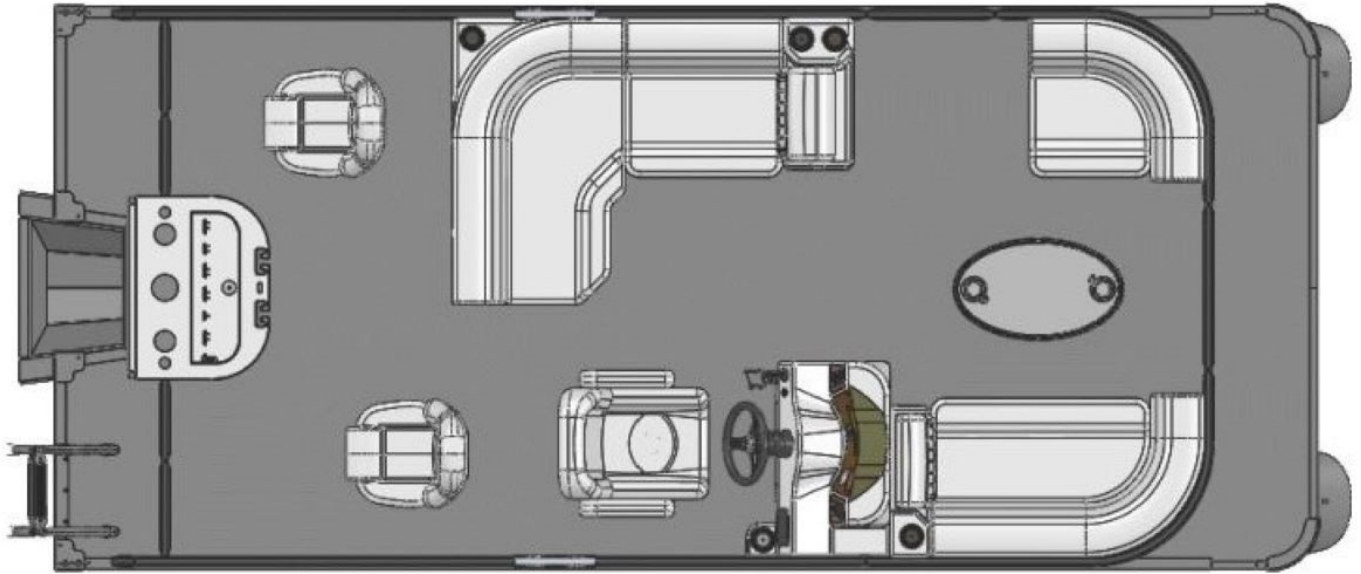

NEW 2023 APEX MARINE QWEST E 818 XRE CRUISE / LT TRIM

Call For Price

Description

QWEST E 818 XRE CRUISE â€” LT TRIM WALL COLOR:Â GRAPHITE
ACCENT COLOR: BLACK UPHOLSTERY COLOR:Â DARK GRAY
FLOORING:Â SHADOW PLANK

GENERAL INFORMATION

Manufacturer	APEX MARINE
Model Year	2023
Model Name	QWEST E 818 XRE CRUISE / LT TRIM
Model Code	QWEST E 818 XRE CRUISE / LT TRIM
Stock Number	33590
Color	GRAPHITE/BLACK
Condition	NEW
Engine	SUZUKI