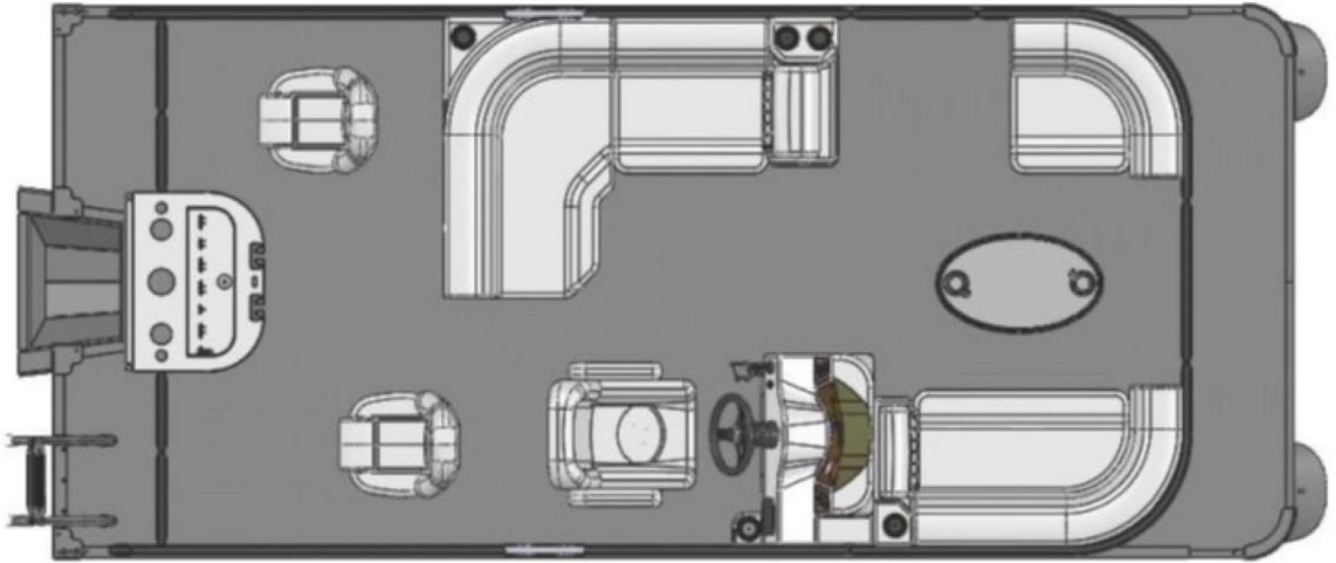

## Description

QWEST E 818 XRE CRUISE 8'6" LT TRIM WALL COLOR: BLACK ACCENT  
COLOR: BRIGHT BLUE UPHOLSTERY COLOR: DARK GRAY  
FLOORING: SHADOW PLANK MOTOR: YAMAHA F70LA

## GENERAL INFORMATION

Manufacturer	APEX MARINE
Model Year	2023
Model Name	QWEST E 818 XRE CRUISE / LT TRIM
Model Code	QWEST E 818 XRE CRUISE / LT TRIM
Stock Number	33492
Color	BLACK/BLUE
Condition	NEW
Engine	YAMAHA F70LA