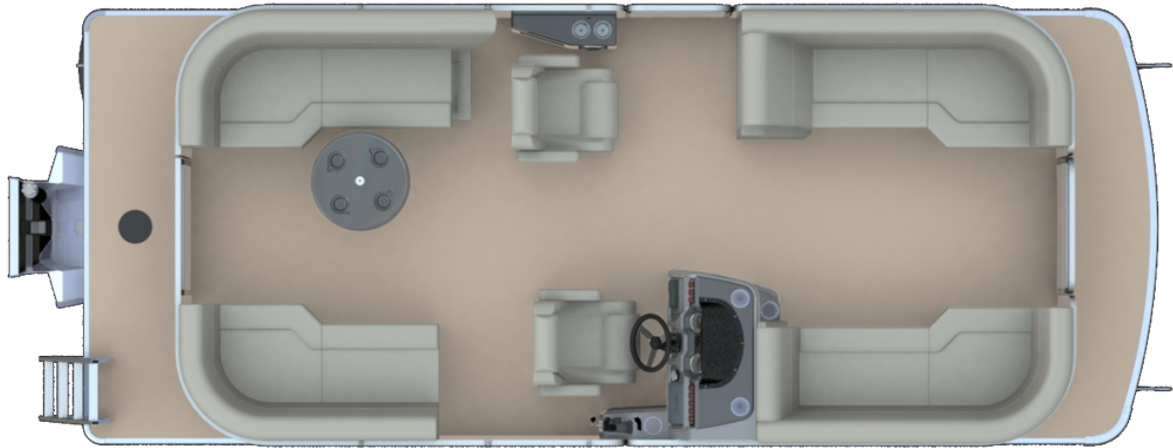

NEW 2023 Godfrey Marine SW2286SBX  
Call For Price

### Description

2023 SWEETWATER XPERIENCE 2286 SPLIT BENCH RAIL SKIN COLOR: METALLIC BLACK FLOORING: PLATINUM WEAVE VINYL COLOR/ACCENT: PLATINUM GREY MOTOR: SUZUKI DF140BTL5 INCLUDED OPTIONS: LED DOCKING LIGHTS SKI TOW BAR BAY STAR HYDRAULIC STEERING WITH TILT WHEEL ...

### GENERAL INFORMATION

Manufacturer	Godfrey Marine
Model Year	2023
Model Name	SW2286SBX
Model Code	SW2286SBX
Stock Number	73873
Color	METALLIC BLACK
Condition	NEW
Engine	SUZUKI DF140BTL5