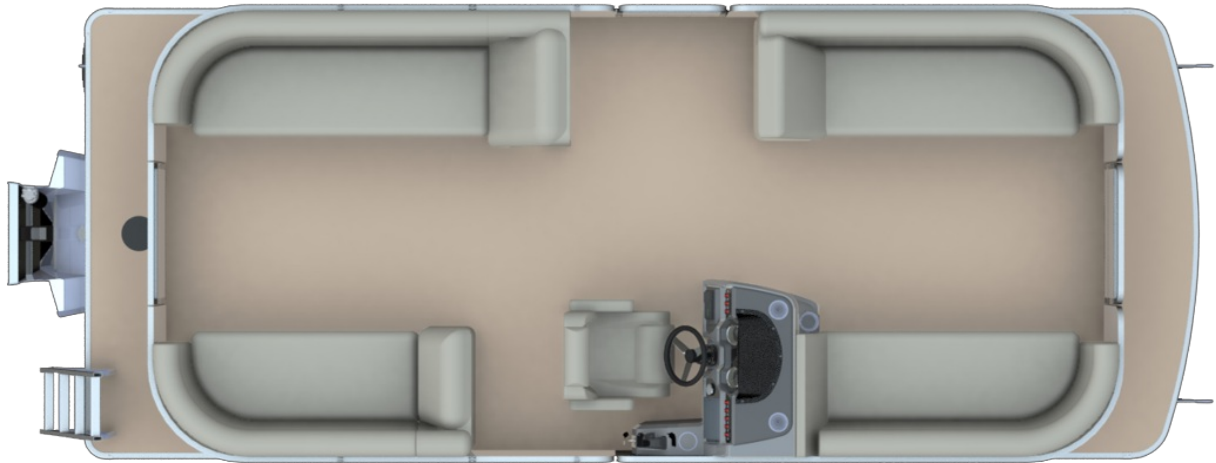

NEW 2023 Godfrey Marine SW2286SBC
Call For Price

Description

2023 SWEETWATER 2286 SPLIT BENCH "C SEATING" RAIL SKIN COLOR: METALLIC BLACK CHERRY FLOORING: PLATINUM WEAVE VINYL COLOR/ACCENT: LUXE LUNAR GRAY INTERIOR MOTOR: SUZUKI DF150ATL2 INCLUDED OPTIONS: POWER CANOPY (BLACK) FULL LIFTING STRAKES 27" TUBE UPGRADE ...

GENERAL INFORMATION

Manufacturer	Godfrey Marine
Model Year	2023
Model Name	SW2286SBC
Model Code	SW2286SBC
Stock Number	72967
Color	METALLIC BLACK CHERRY
Condition	NEW
Engine	SUZUKI DF150ATL2

Contact

Dockside Marine Inc.
4320 State Rd
Glennie, MI 48737
Phone: 989.735.2170
Fax: 989.735.3258
Website:
<http://www.docksidemarineinc.net/>