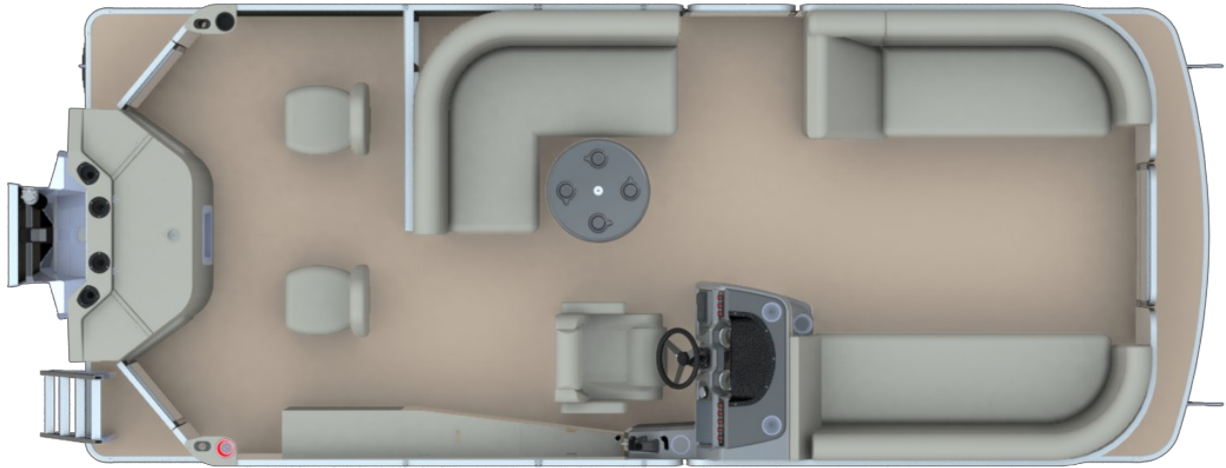

NEW 2023 Godfrey Marine SW2286FS  
Call For Price

**Description**

2023 SWEETWATER 2286 FISH W/ S-SEATING RAIL SKIN COLOR: METALLIC NAVY FLOORING: PLATINUM WEAVE VINYL COLOR/ACCENT: GRAY/NAVY MOTOR: SUZUKI DF115BTL5 INCLUDED OPTIONS: LED DOCKING LIGHTS CAPTAIN'S CHAIR UPGRADE STERN FISH SEAT HOOK REVEAL 5 ...

**GENERAL INFORMATION**

|              |                  |
|--------------|------------------|
| Manufacturer | Godfrey Marine   |
| Model Year   | 2023             |
| Model Name   | SW2286FS         |
| Model Code   | SW2286FS         |
| Stock Number | 72204            |
| Color        | METALLIC NAVY    |
| Condition    | NEW              |
| Engine       | SUZUKI DF115BTL5 |