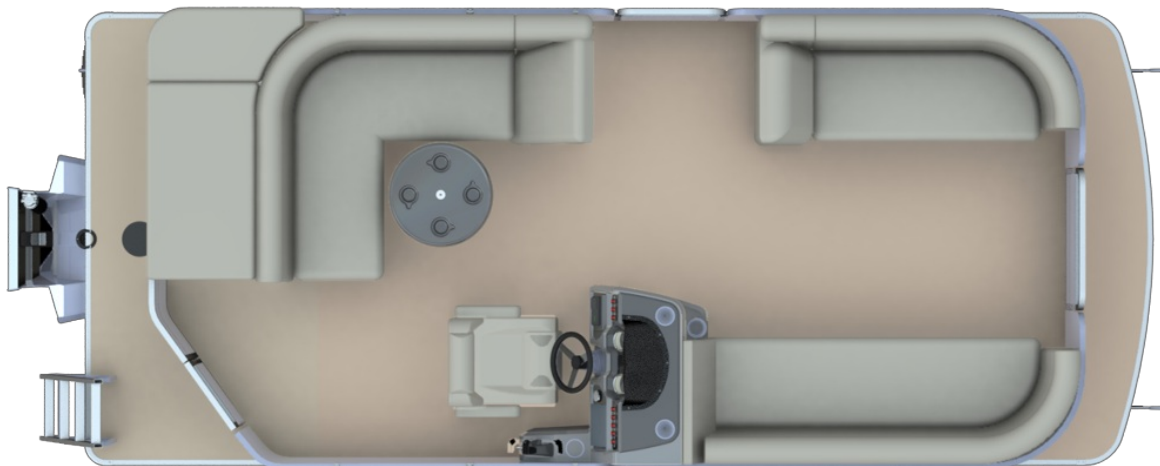

NEW 2023 Godfrey Marine SW2186C
Call For Price

Description

2023 SWEETWATER 2186 CRUISE RAIL SKIN COLOR: METALLIC BLACK CHERRY FLOORING: PLATINUM WEAVE VINYL COLOR/ACCENT: GRAY/CARBON MOTOR: YAMAHA F90LB INCLUDED OPTIONS: CAPTAIN'S CHAIR UPGRADE DECKLID CHANGING ROOM STERN STORAGE BOX MULTI-FUNCTION GP...

GENERAL INFORMATION

Manufacturer	Godfrey Marine
Model Year	2023
Model Name	SW2186C
Model Code	SW2186C
Stock Number	72789
Color	METALLIC BLACK CHERRY
Condition	NEW
Engine	YAMAHA F90LB

Contact

Dockside Marine Inc.
4320 State Rd
Glennie, MI 48737
Phone: 989.735.2170
Fax: 989.735.3258
Website:
<http://www.docksidemarineinc.net/>