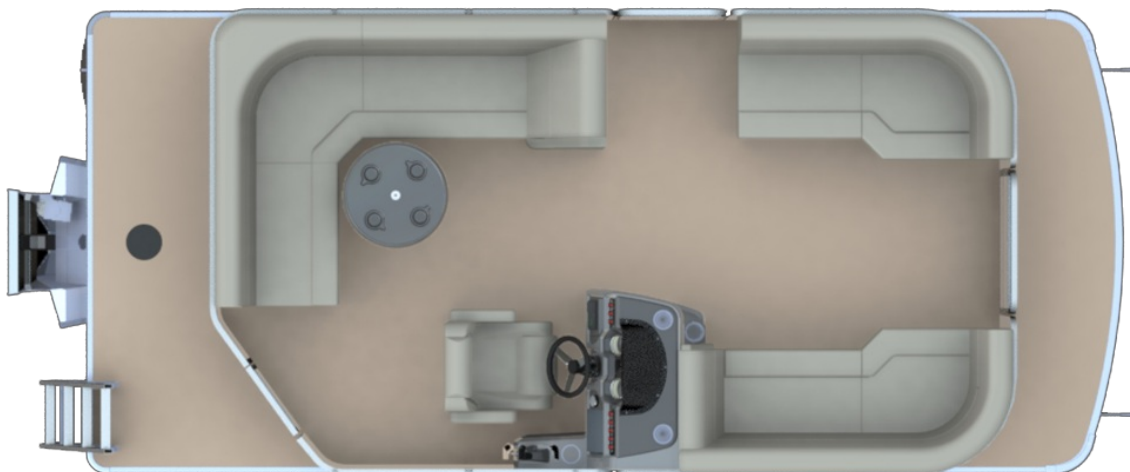

NEW 2023 Godfrey Marine SW2086CX
Call For Price

Description

2023 SWEETWATER XPERIENCE 2086 CRUISE RAIL SKIN COLOR: CHARCOAL FLOORING: PLATINUM WEAVE VINYL COLOR: PLATINUM GREY MOTOR: YAMAHA F70LA INCLUDED OPTIONS: LED DOCKING LIGHTS EXTREME STEERING WITH TILT WHEEL

GENERAL INFORMATION

| | |
|--------------|----------------|
| Manufacturer | Godfrey Marine |
| Model Year | 2023 |
| Model Name | SW2086CX |
| Model Code | SW2086CX |
| Stock Number | 73726 |
| Color | CHARCOAL |
| Condition | NEW |
| Engine | YAMAHA F70LA |