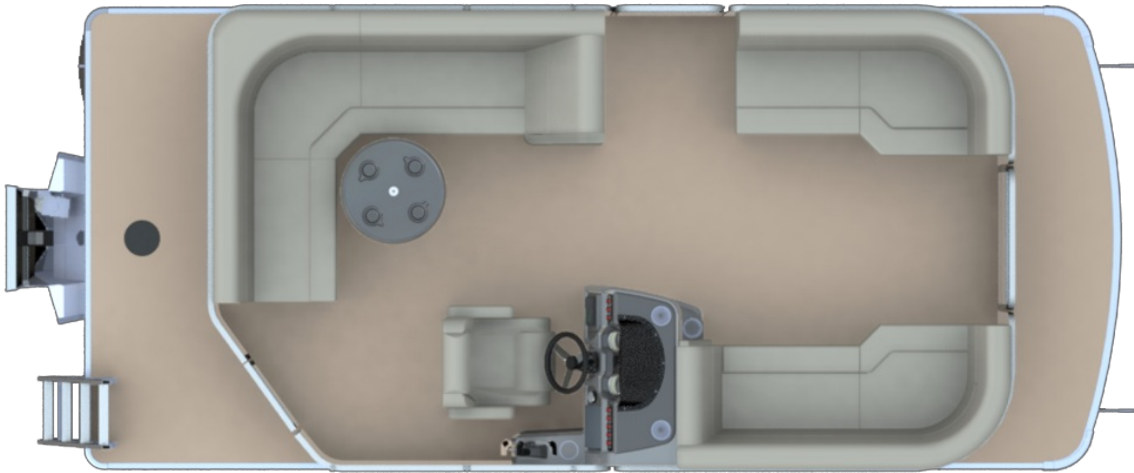

NEW 2023 Godfrey Marine SW2086CX
Call For Price

Description

2023 SWEETWATER XPERIENCE 2086 CRUISE RAIL SKIN COLOR: METALLIC BLACK FLOORING: PLATINUM WEAVE VINYL COLOR: PLATINUM GREY MOTOR: YAMAHA F40LA INCLUDED OPTIONS: 8 WINDSCREEN

GENERAL INFORMATION

Manufacturer	Godfrey Marine
Model Year	2023
Model Name	SW2086CX
Model Code	SW2086CX
Stock Number	73871
Color	METALLIC BLACK
Condition	NEW
Engine	YAMAHA F40LA

Contact

Dockside Marine Inc.
4320 State Rd
Glennie, MI 48737
Phone: 989.735.2170
Fax: 989.735.3258
Website:
<http://www.docksidemarineinc.net/>