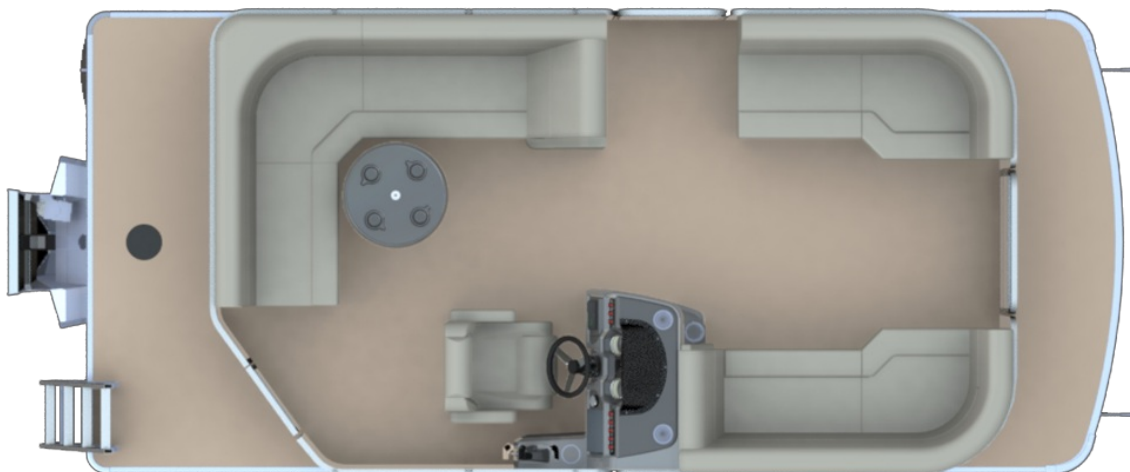

NEW 2023 Godfrey Marine SW2086CX  
Call For Price

**Description**

2023 SWEETWATER XPERIENCE 2086 CRUISE RAIL SKIN COLOR: METALLIC BLACK FLOORING: PLATINUM WEAVE VINYL COLOR: PLATINUM GREY MOTOR: YAMAHA F70LA INCLUDED OPTIONS: LED DOCKING LIGHTS EXTREME STEERING WITH TILT WHEEL

**GENERAL INFORMATION**

Manufacturer	Godfrey Marine
Model Year	2023
Model Name	SW2086CX
Model Code	SW2086CX
Stock Number	73727
Color	METALLIC BLACK
Condition	NEW
Engine	YAMAHA F70LA

**Contact**

Dockside Marine Inc.  
4320 State Rd  
Glennie, MI 48737  
Phone: 989.735.2170  
Fax: 989.735.3258  
Website:  
<http://www.docksidemarineinc.net/>