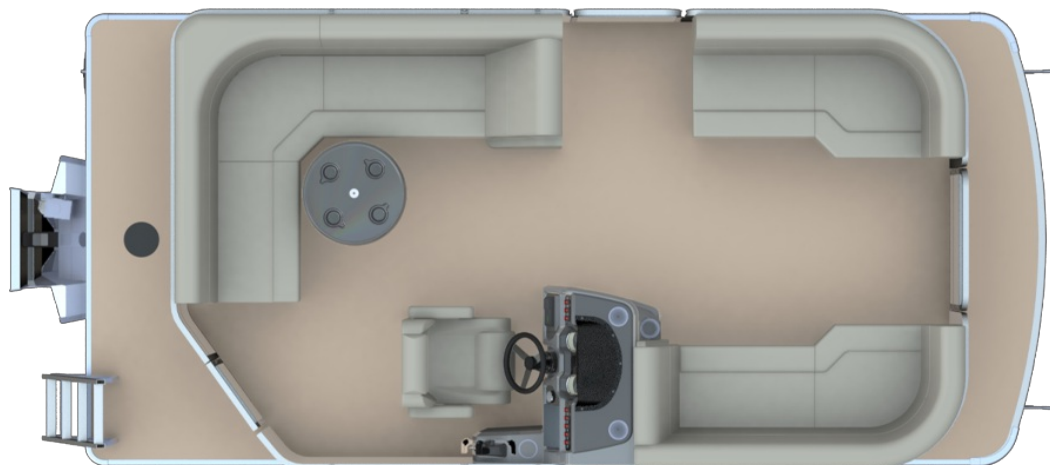

NEW 2023 Godfrey Marine SW1886CX
Call For Price

Description

2023 SWEETWATER XPERIENCE 1886 CRUISE RAIL SKIN COLOR: METALLIC NAVY FLOORING: PLATINUM WEAVE VINYL COLOR: PLATINUM GREY PLAYPEN COLOR: NAVY MOTOR: YAMAHA T50LB INCLUDED OPTIONS: LED DOCKING LIGHTS EXTREME STEERING WITH TILT WHEEL

GENERAL INFORMATION

Manufacturer	Godfrey Marine
Model Year	2023
Model Name	SW1886CX
Model Code	SW1886CX
Stock Number	73724
Color	METALLIC NAVY
Condition	NEW
Engine	YAMAHA T50LB

Contact

Dockside Marine Inc.
4320 State Rd
Glennie, MI 48737
Phone: 989.735.2170
Fax: 989.735.3258
Website:
<http://www.docksidemarineinc.net/>