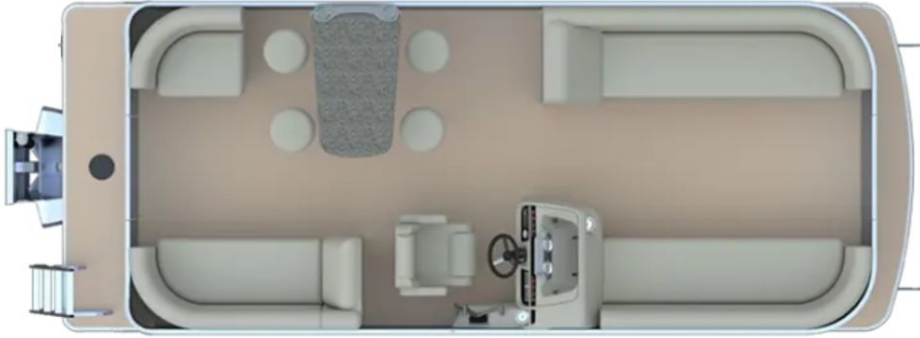

NEW 2023 Godfrey SW 2286 MT

Call For Price

Overall Length

23' 10"

Passengers

12-16

Max HP

150-300

Description

Boat: Sweetwater SW 2286 MT

GENERAL INFORMATION

Manufacturer	Godfrey
Model Year	2023
Model Name	SW 2286 MT
Model Code	SW 2286 MT
Stock Number	G72942
Color	Metallic Black
Condition	NEW
Engine	