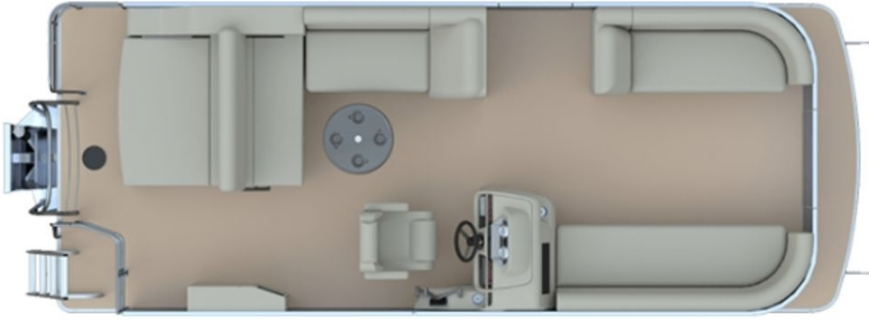

NEW 2023 Godfrey SW 2286 SFL

Call For Price

Overall Length

23' 10"

Passengers

12-16

Max HP

150-300

Description

Boat: Sweetwater SW 2286 SFL

GENERAL INFORMATION

Manufacturer	Godfrey
Model Year	2023
Model Name	SW 2286 SFL
Model Code	SW 2286 SFL
Stock Number	G72805
Color	Charcoal
Condition	NEW
Engine	

Contact