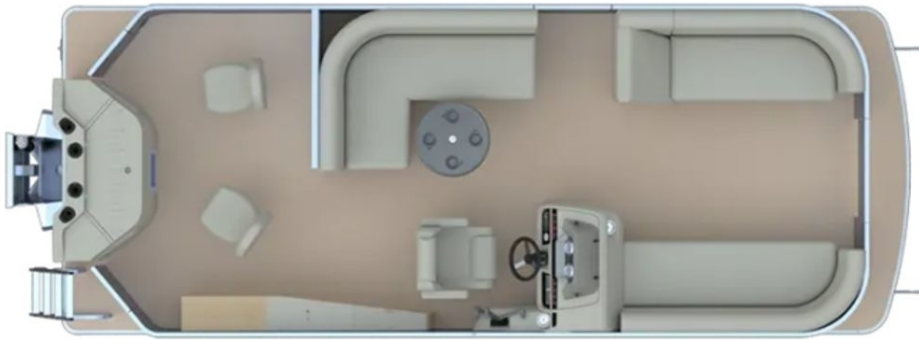

NEW 2023 Godfrey SW 2286 FS

Call For Price

Overall Length
23' 10"

Passengers
12-16

Max HP
150-300

Description

Boat: Sweetwater SW 2286 FS

GENERAL INFORMATION

Manufacturer	Godfrey
Model Year	2023
Model Name	SW 2286 FS
Model Code	SW 2286 FS
Stock Number	G73254
Color	Metallic Black
Condition	NEW
Engine	

Contact

Anderson Boats
6477 Highland Road
Waterford, MI 48327
Phone: (248) 666-9922
Website:
<https://www.andersonboats.com/>