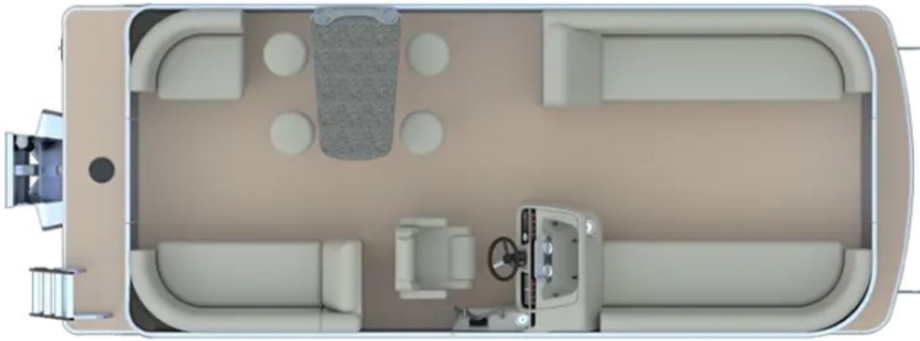

NEW 2023 Godfrey SW 2286 MT

Call For Price

Overall Length

23' 10"

Passengers

12-16

Max HP

150-300

Description

Boat: Sweetwater SW 2286 MT

GENERAL INFORMATION

| | |
|--------------|----------------|
| Manufacturer | Godfrey |
| Model Year | 2023 |
| Model Name | SW 2286 MT |
| Model Code | SW 2286 MT |
| Stock Number | G72540 |
| Color | Metallic Black |
| Condition | NEW |
| Engine | |