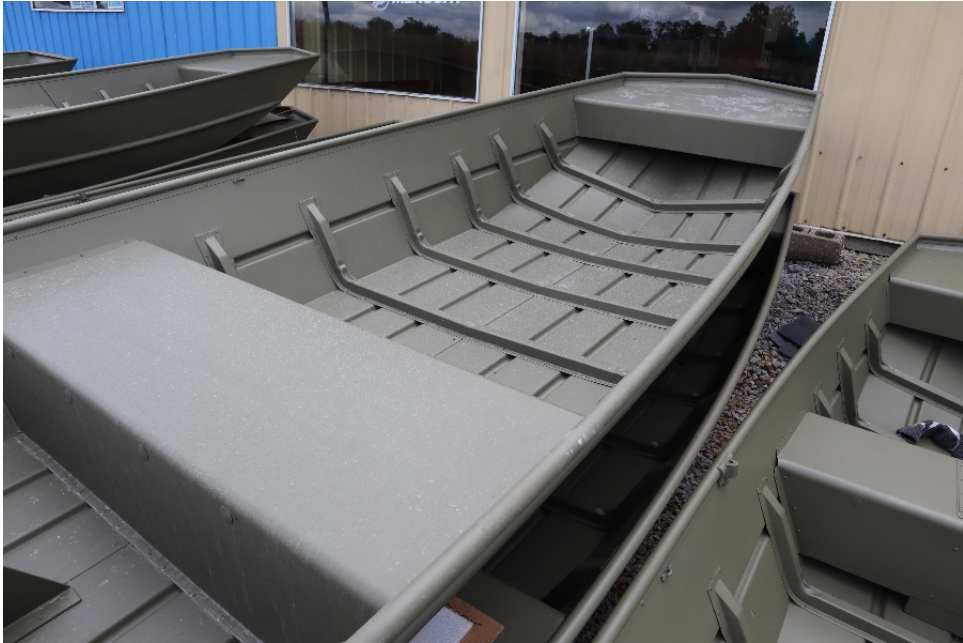

NEW 2023 Lowe 1448MT NCS 20"

\$3,199

Description

Overall Length 20' Beam Bottom
Width 48" Side
Depth 20" Transom
Height 18" Ribs 20" Approx. Basic Hull Weight
Max Person Capacity 4 Max Weight Capacity Max Person
Weight Capacity Max HP Capacit...