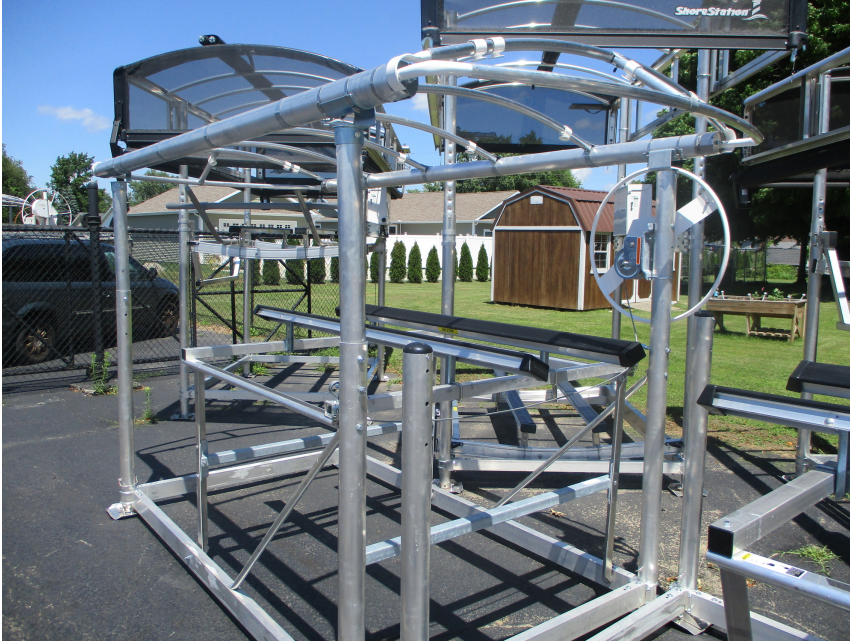

NEW 2022 Shorestation SS10621 with top \$5,499

Description

No description available

GENERAL INFORMATION

Manufacturer	Shorestation
Model Year	2022
Model Name	SS10621 with top
Model Code	SS10621 with top
Stock Number	
Color	
Condition	NEW
Engine	