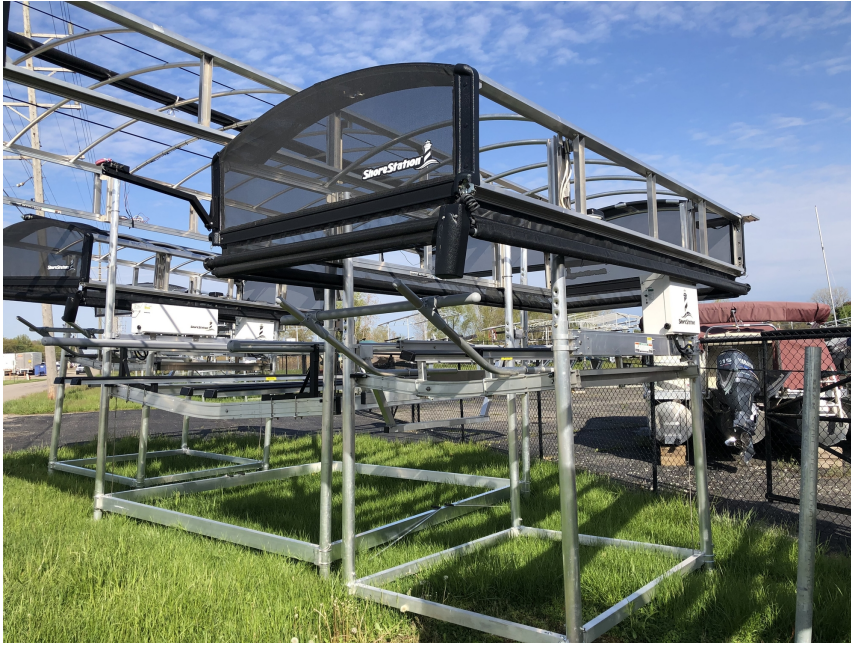

NEW 2021 Shorestation SSV1564HY w/ Shorescreen Call For Price

Description

No description available

GENERAL INFORMATION

Manufacturer	Shorestation
Model Year	2021
Model Name	SSV1564HY w/ Shorescreen
Model Code	SSV1564HY w/ Shorescreen
Stock Number	
Color	Silver / Silver
Condition	NEW
Engine	