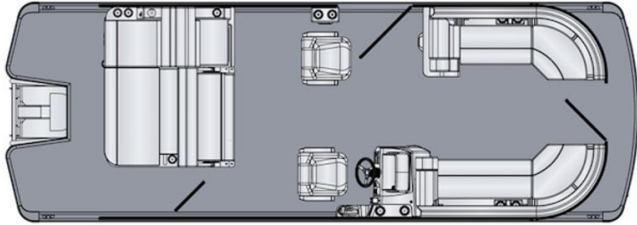

NEW 2024 Harris Cruiser 230 SLDH

\$66,857

Description

No description available

GENERAL INFORMATION

Manufacturer	Harris
Model Year	2024
Model Name	Cruiser 230 SLDH
Model Code	Cruiser 230 SLDH
Stock Number	2719300
Color	WHITE
Condition	NEW
Engine	