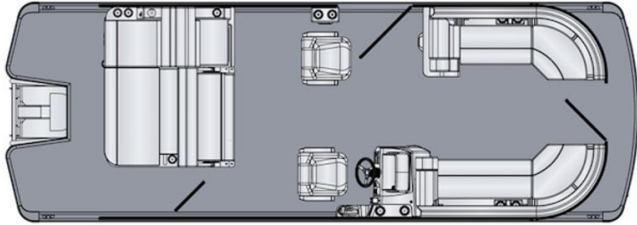

NEW 2024 Harris Cruiser 230 SLDH

$66,857

Description

No description available

GENERAL INFORMATION

Manufacturer	Harris
Model Year	2024
Model Name	Cruiser 230 SLDH
Model Code	Cruiser 230 SLDH
Stock Number	2719301
Color	WHITE
Condition	NEW
Engine	

Contact

LMC Marine Center
17101 N Freeway
Houston, TX 77090
Phone: 281.443.2600
Fax:
Website:
<https://www.lmcboats.com>