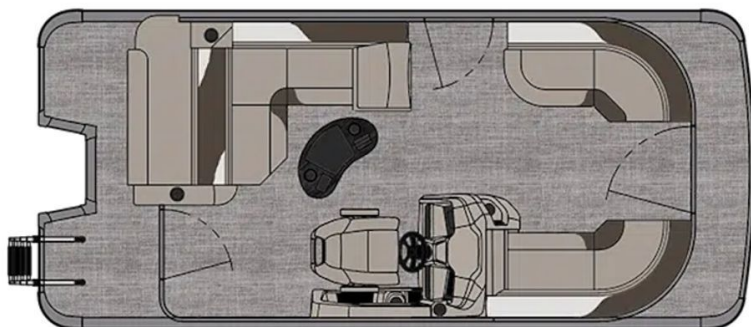

NEW 2024 Tahoe Pontoons LTZ Cruise Rear Bench 19 FT

$24,976

Description

No description available

GENERAL INFORMATION

Manufacturer	Tahoe Pontoons
Model Year	2024
Model Name	LTZ Cruise Rear Bench 19 FT
Model Code	LTZ Cruise Rear Bench 19 FT
Stock Number	B2129
Color	CHARCOAL METALLIC
Condition	NEW
Engine	

Contact

Kettle Marine
W220 N16712 Co Rd P
Jackson, WI 53037
Phone: 262-665-1111
Website:
<https://www.kettlemarine.com>