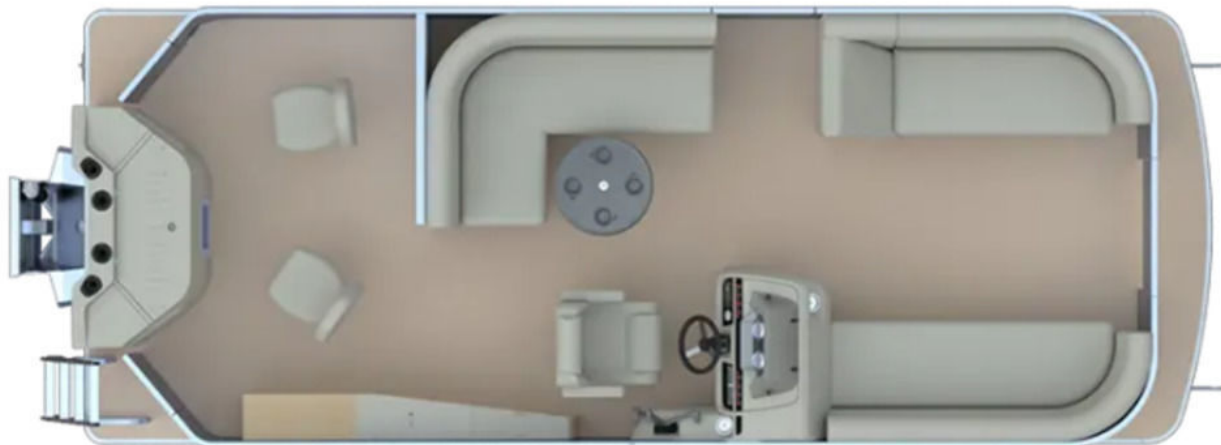

NEW 2024 Godfrey Pontoons Sweetwater 2286 FS GTP 27 in. Center Tube Package Call For Price

Description

No description available

GENERAL INFORMATION

Manufacturer	Godfrey Pontoons
Model Year	2024
Model Name	Sweetwater 2286 FS GTP 27 in. Center Tube Package
Model Code	Sweetwater 2286 FS GTP 27 in. Center Tube Package
Stock Number	G503
Color	BLACK
Condition	NEW
Engine	